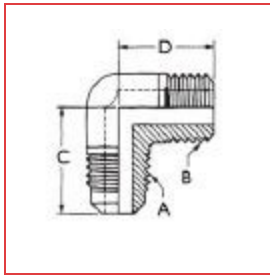

ITEM # A 04812, 45° FLARE FITTINGS - 90° ELBOWS - HALF UNION - FLARE TO NPTFE

[Specifications](#) | [Dimensions](#) | [Packaging](#)

Specifications

Universal Category Code	E1-4C
Connection Size	1/4 in
End Type	Flare
Second Connection Size	3/8 in
Second End Type	NPTFE
Weight	0.082 lb

Dimensions

A	1/4 in
B	3/8 in

C 0.94 in

D 1.03 in

Packaging

Box (Qty) 25